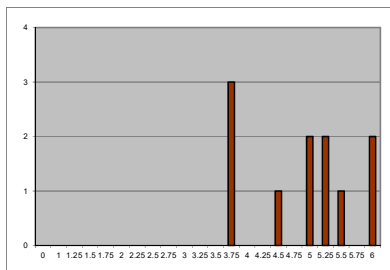

Midterm exam

Average
5.104166667

Seminars

Average
5.7083333

Final exam

Average
4.886363636

Course statistical analysis

Average
5.2954545