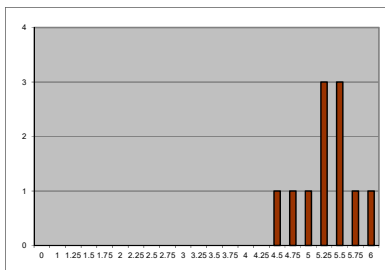

Midterm exam

Average
5.104166667

Seminars

Average
5.7083333

Final exam

Average
4.886363636

Course statistical analysis

Average
5.2954545