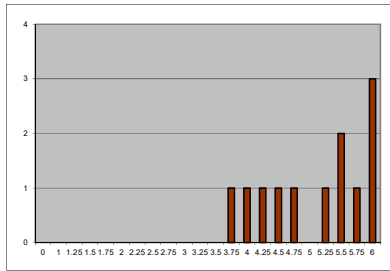

The statistical results of the Midterm, seminars and final exam are presented in the following.
The final course grade will be delivered by the Service Académique, EPFL, i.e., not on the Moodle website.
Formation of the final course grade: midterm 1/3, seminars. 1/3, final exam 1/3

Midterm exam